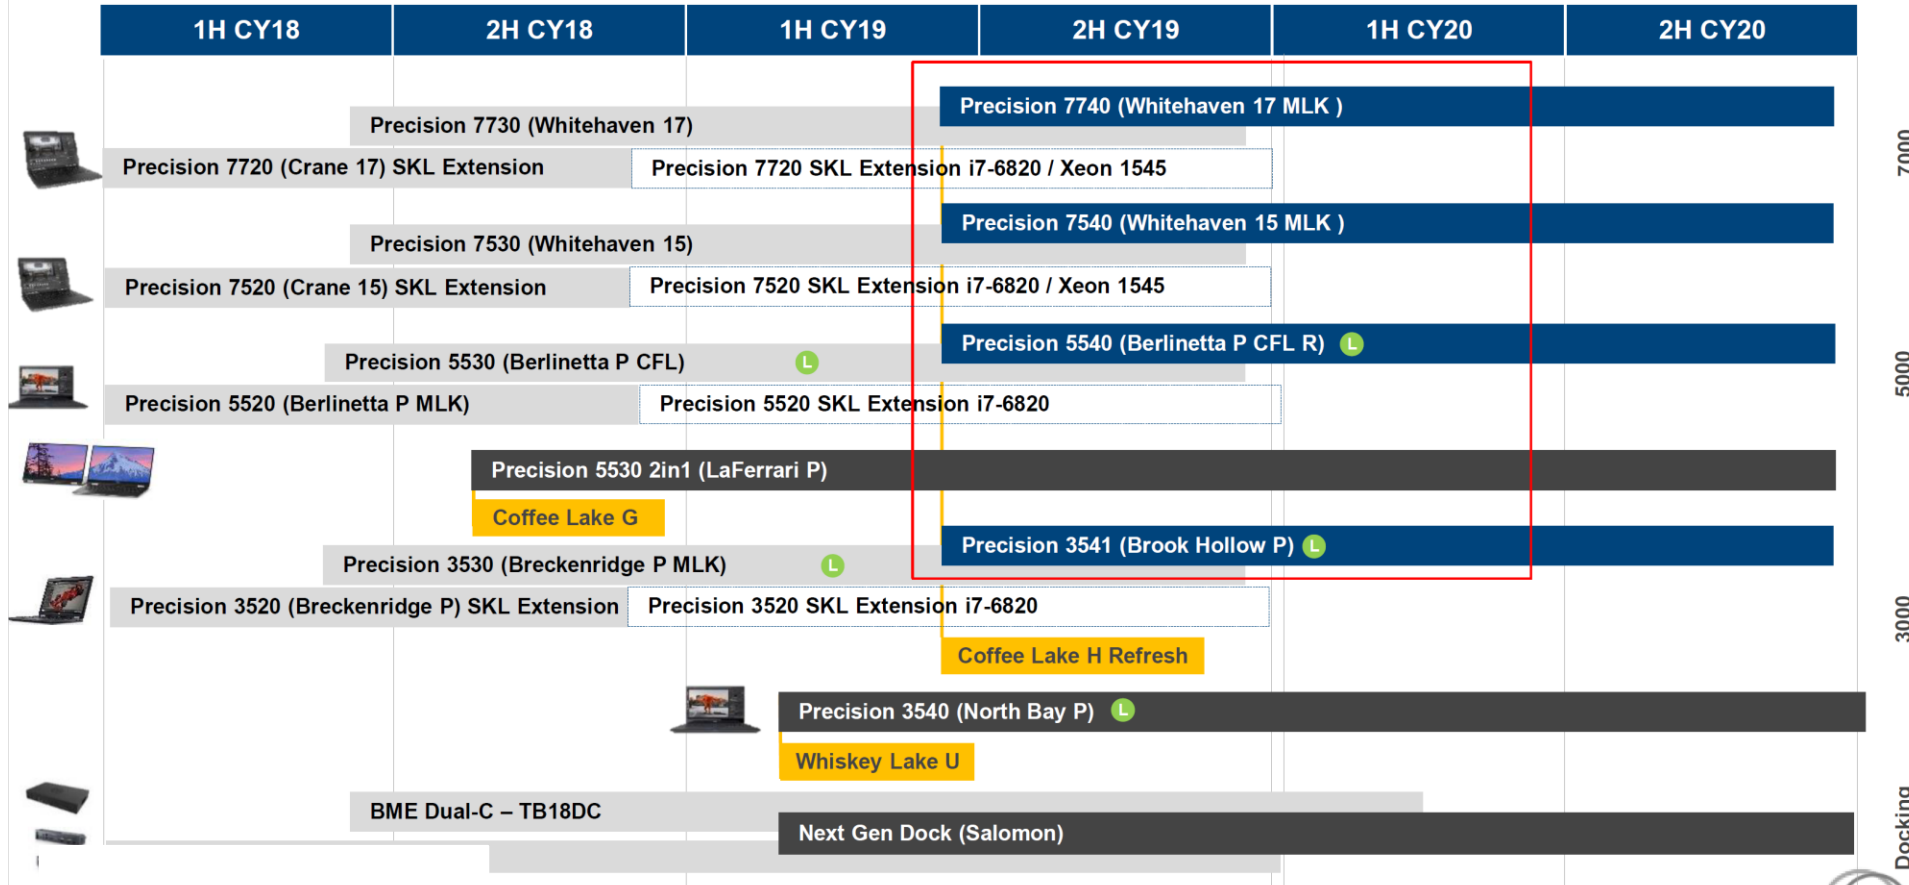

Roadmap: Mobile Workstations

7000

5000

3000

Docking