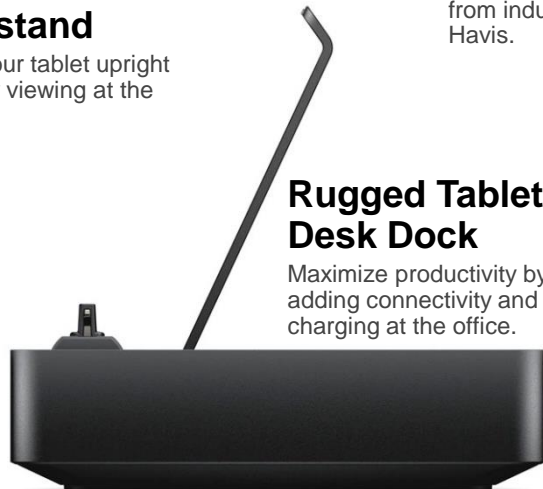

Rugged Tablet Desk Dock

Maximize productivity by adding connectivity and battery charging at the office.